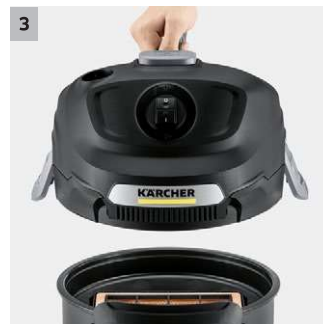

AD 4 Premium

Easily disposes of ashes without you coming into contact with any dirt: the long-lasting, powerful AD 4 Premium ash and dry vacuum cleaner with 17-l metal container and filter cleaning.

1 Kärcher ReBoost filter cleaning

- Integrated filter cleaning at the push of a button.
- For high and long-lasting suction power.

2 1-component filter system

- Consisting of flat pleated, metal and coarse dirt filter. Additional separate exhaust filter (only AD 4 Premium).
- Maximum comfort thanks to simple filter removal and container

3 Flame-resistant material, metal container, jacketed metal hose and handle with electrostatic protection

- For maximum safety while vacuuming ash - even when used incorrectly.

4 Special accessories for use as a dry vacuum cleaner

- Also suitable for vacuuming hard floors.
- Can be used in different applications.

AD 4 Premium

- Kärcher ReBoost filter cleaning for long-lasting suction power
- With special accessories for use as a dry vacuum cleaner